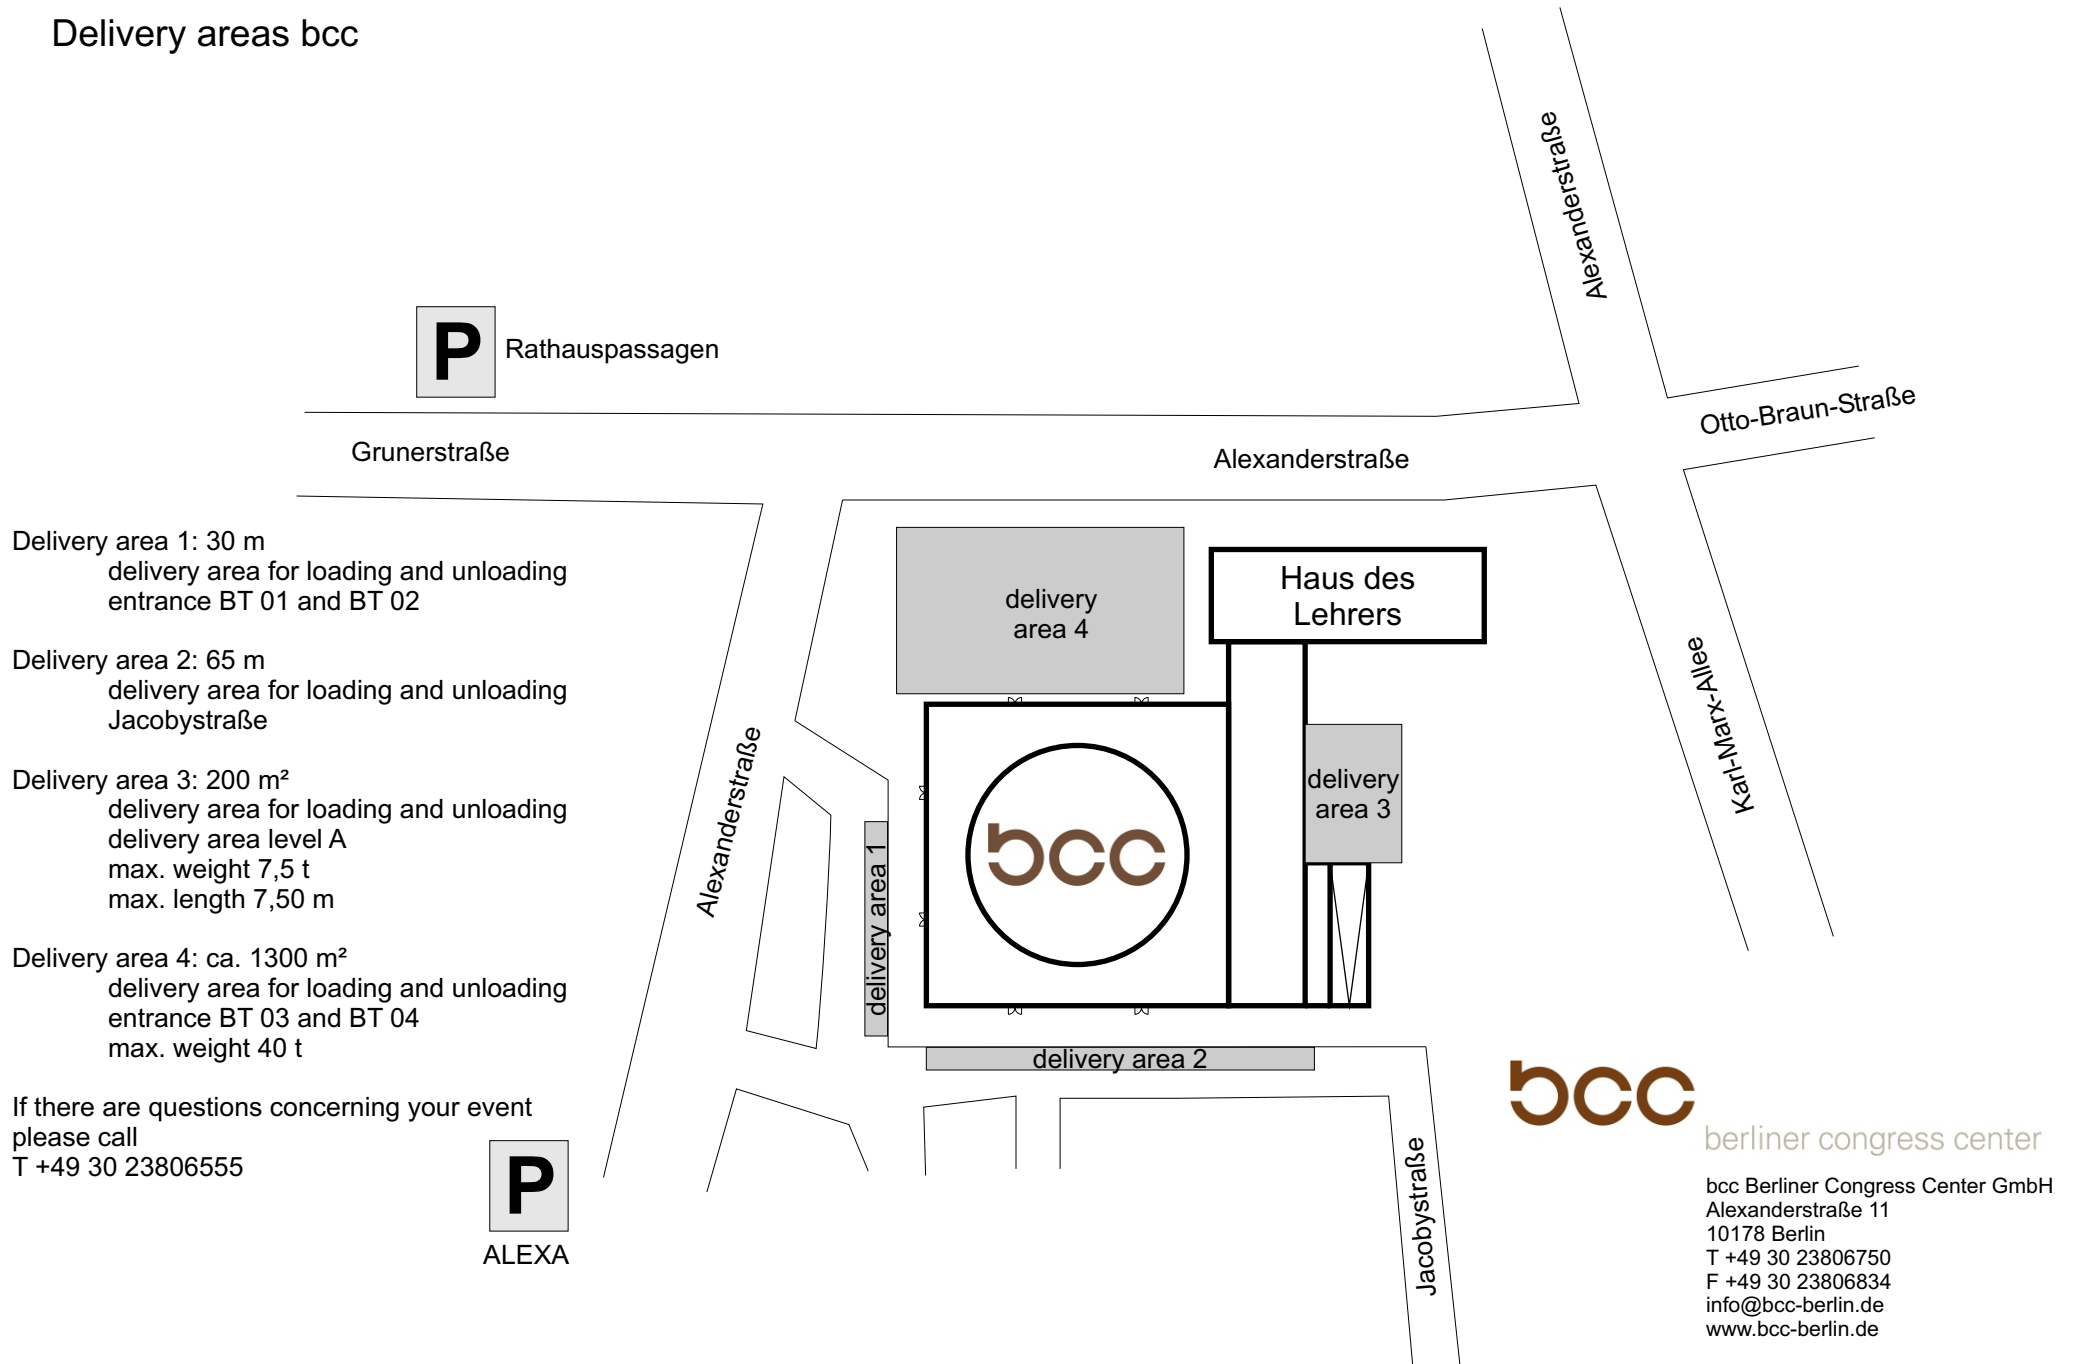

# Delivery areas bcc

Delivery area 1: 30 m  
delivery area for loading and unloading  
entrance BT 01 and BT 02

Delivery area 2: 65 m  
delivery area for loading and unloading  
Jacobystraße

Delivery area 3: 200 m<sup>2</sup>  
delivery area for loading and unloading  
delivery area level A  
max. weight 7,5 t  
max. length 7,50 m

Delivery area 4: ca. 1300 m<sup>2</sup>  
delivery area for loading and unloading  
entrance BT 03 and BT 04  
max. weight 40 t

If there are questions concerning your event  
please call  
T +49 30 23806555